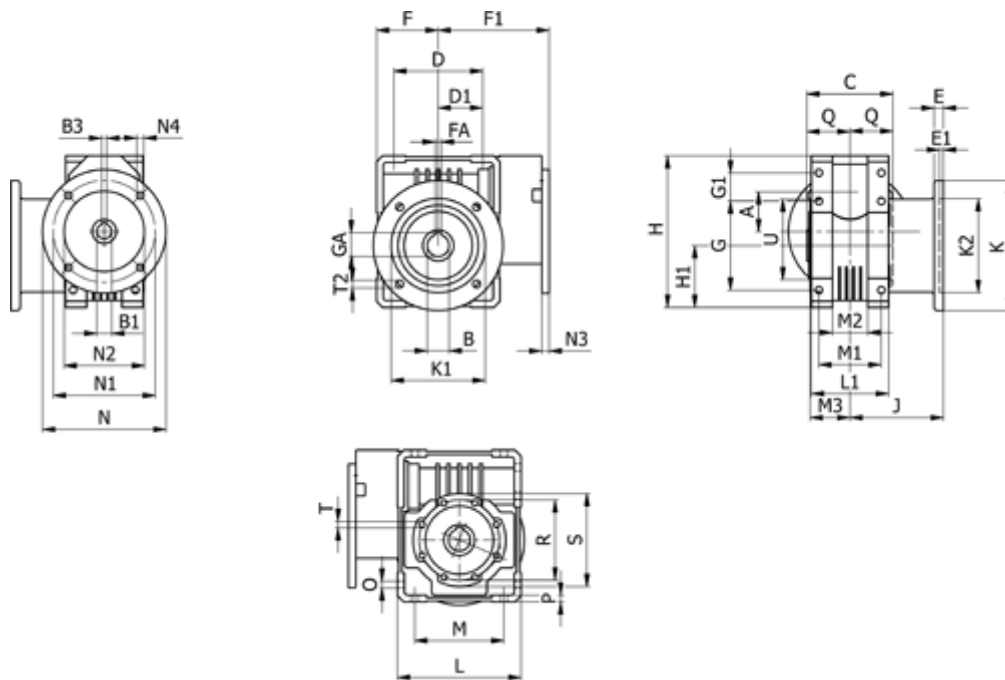

Data Sheet

Article number: 392111006944010

Description: Worm gear
WR 110-UF2-69-100B5, without lubrication

Measures

A = 110.10	E = 20	H = 308.0	M = 126	N4 = M12x13	U = 130
B = 42	E1 = 12	H1 = 125.0	M1 = 215	O = 14.0	
B1 E7 = 28	F = 125	J = 179.5	M2 = 180	P = 14	
B2 = 31.3	F1 = 213	K = 280	M3 = 13	Q = 45	
B3 H9 = 8	FA = 12	K1 = 230	N = 250	R = 165	
C = 155	G = 184	K2 = 170	N1 = 130	S = 200	
D = 174.0	G1 = 58.0	L = 73	N2 = 110	T = M12x19	
D1 = 82.0	GA = 45.3	L1 = 184	N3 = 10.0	T2 = 13.0	